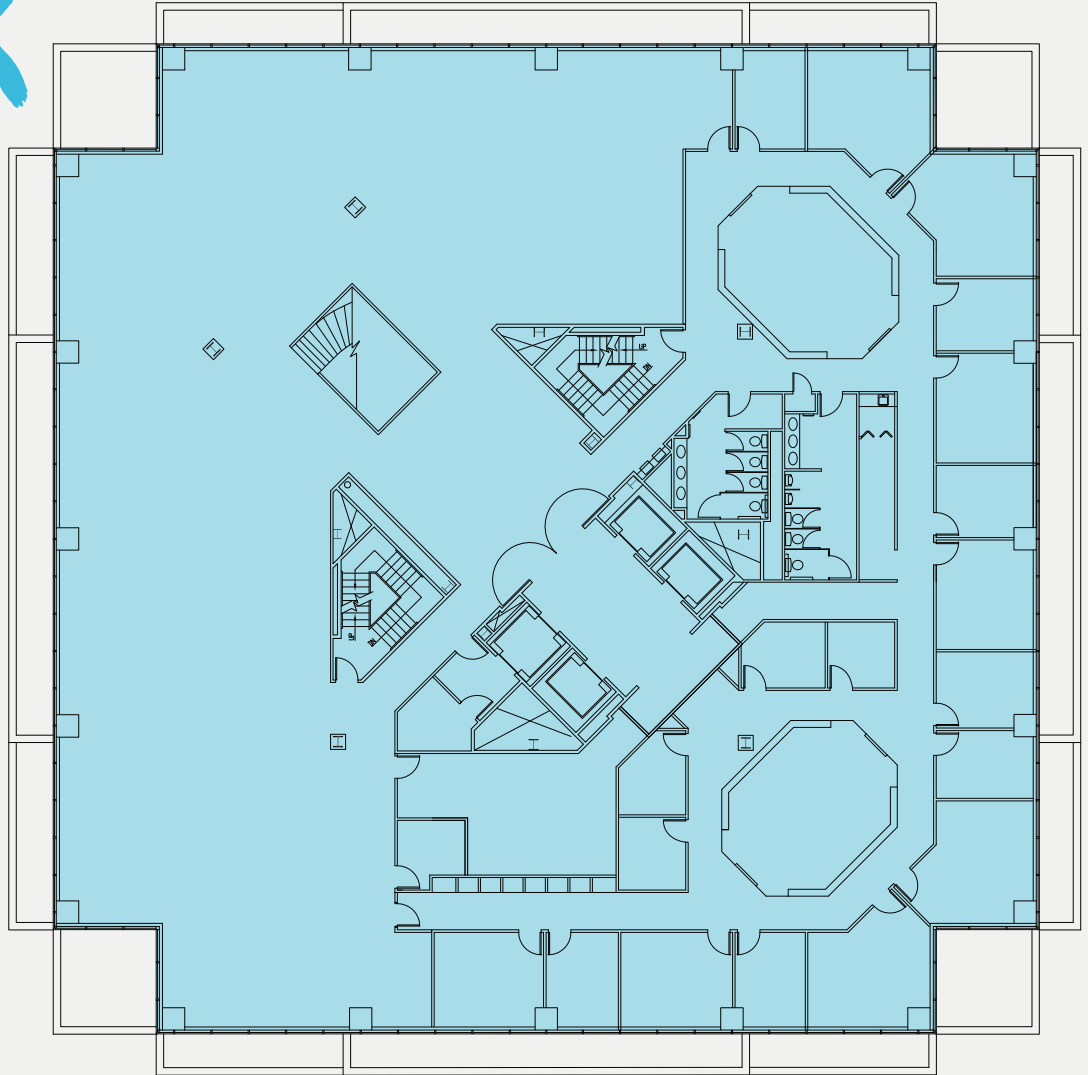

FLOOR 27

AVAILABLE

27th Floor • 17,154 RSF
135 N PENNSYLVANIA

RICH FORSLUND

Executive Vice President, Office

Direct +1 317 713 2172 |
rich.j.forslund@colliers.com

MATT LANGFELDT

Executive Vice President
& Co-Market Leader, Office

Direct +1 317 713 2173 |
matt.langfeldt@colliers.com

MASS AVE